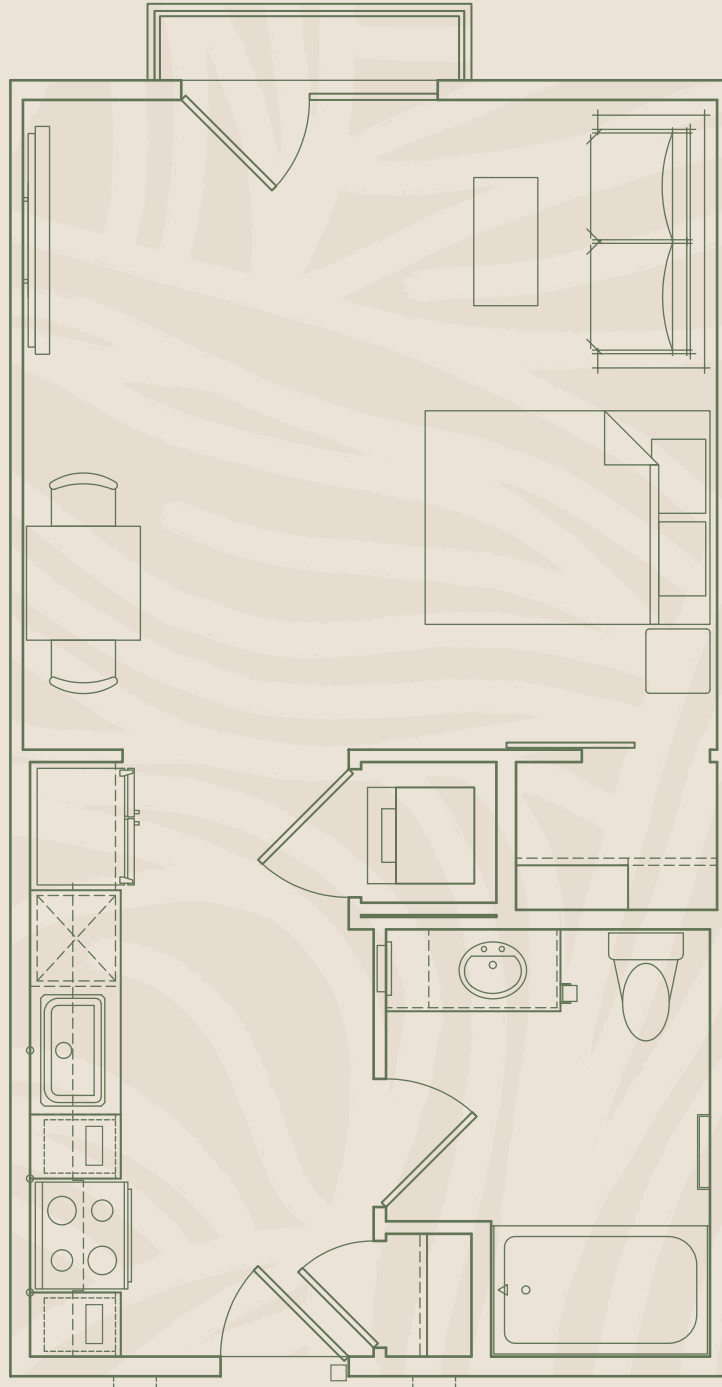

the eden

S2

Studio / 1 Bath | 511 SQFT