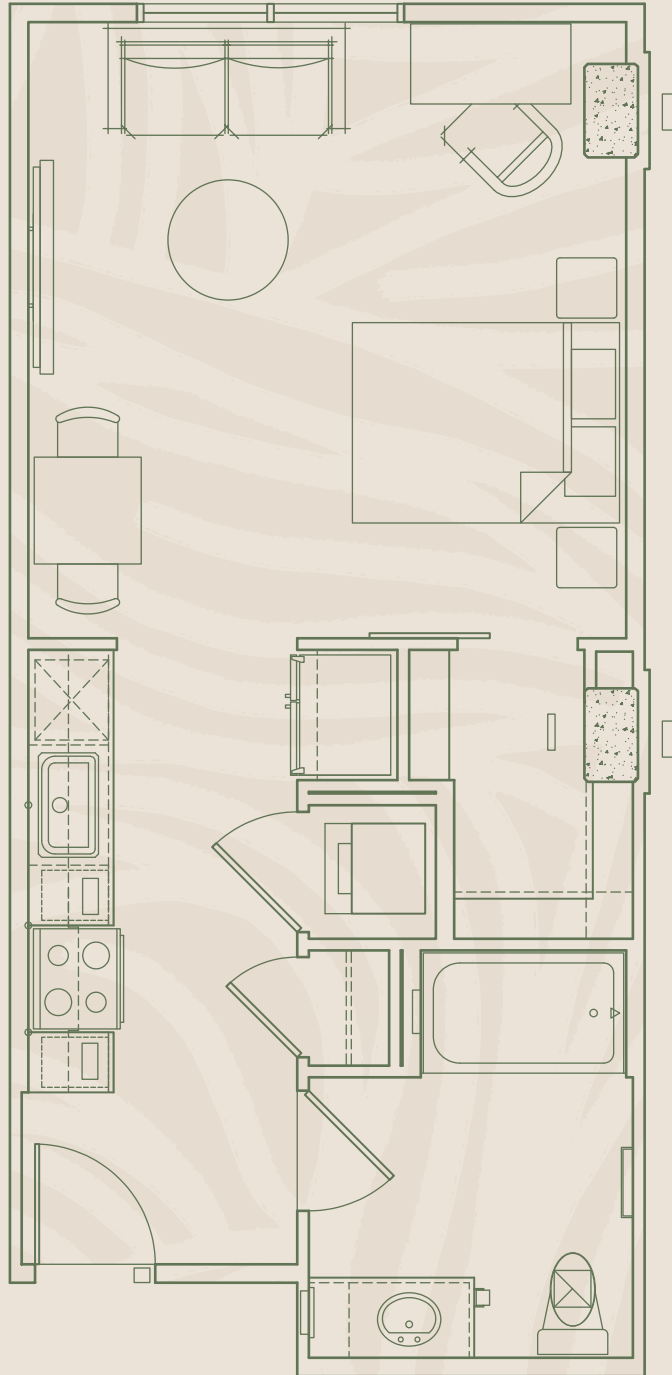

the eden

S3

Studio / 1 Bath | 527 SQFT