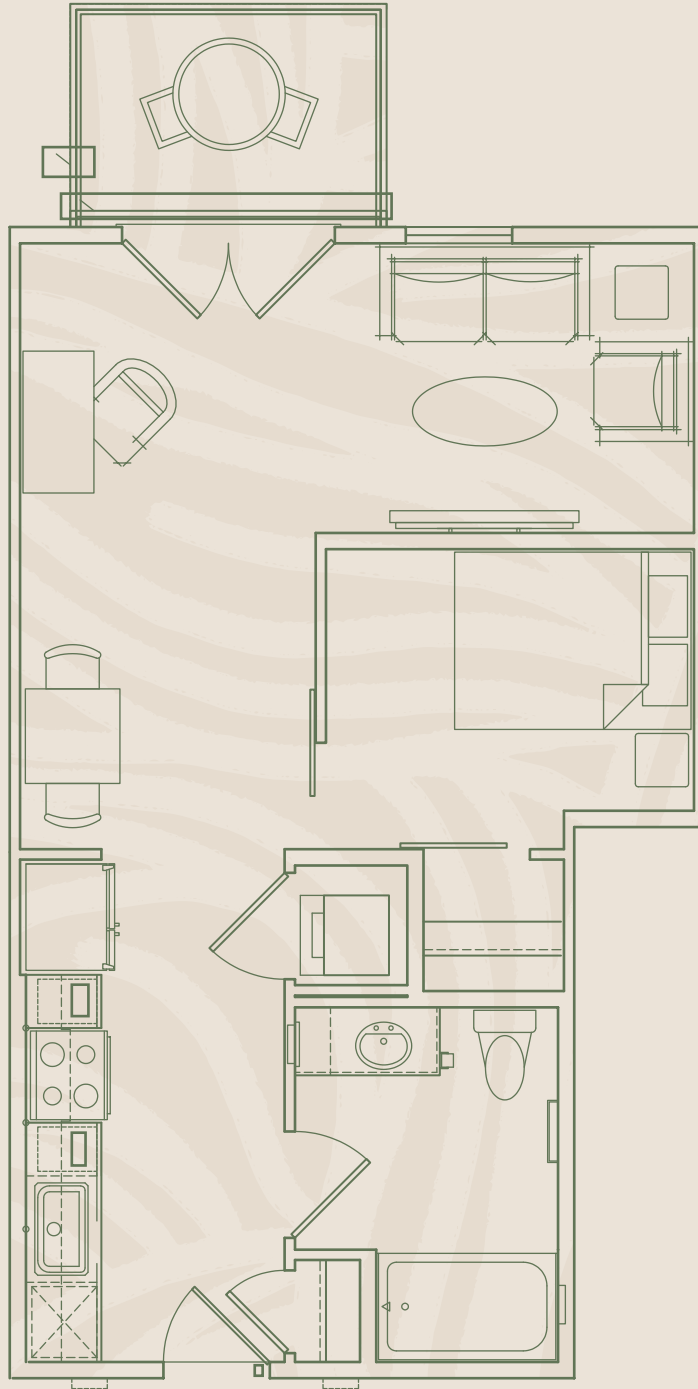

# the eden

# S6

Studio / 1 Bath | 579 SQFT