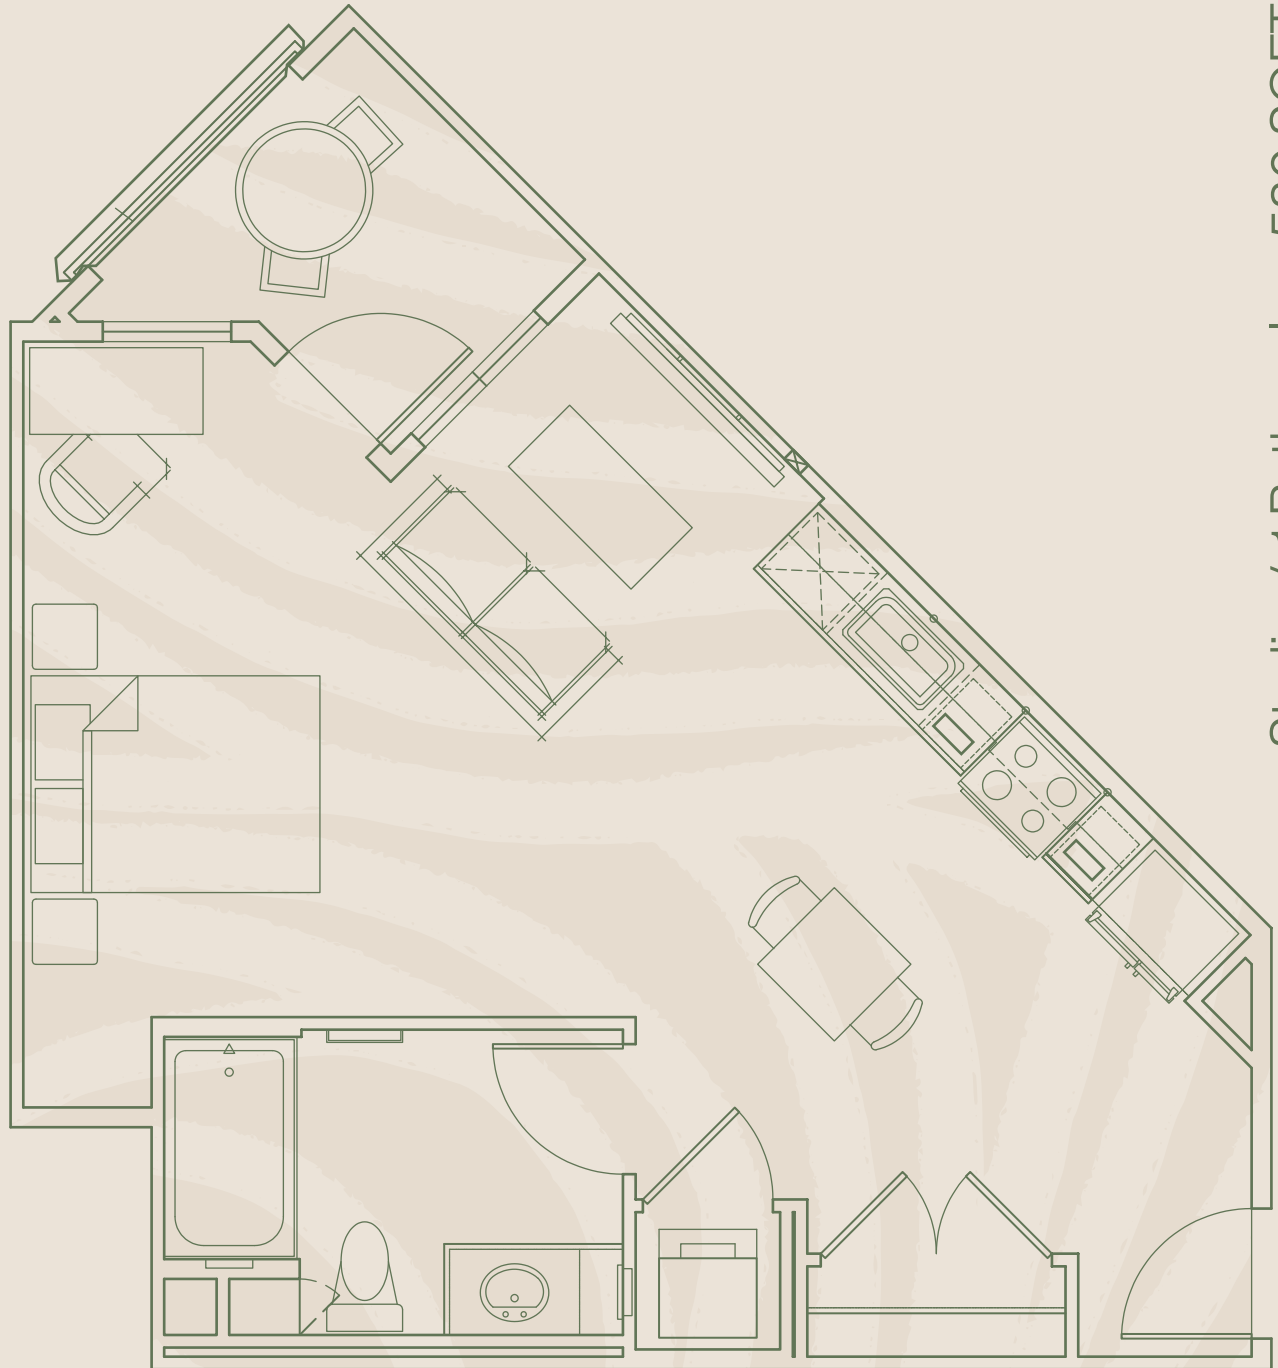

# the eden

# S7

Studio / 1 Bath | 580 SQFT